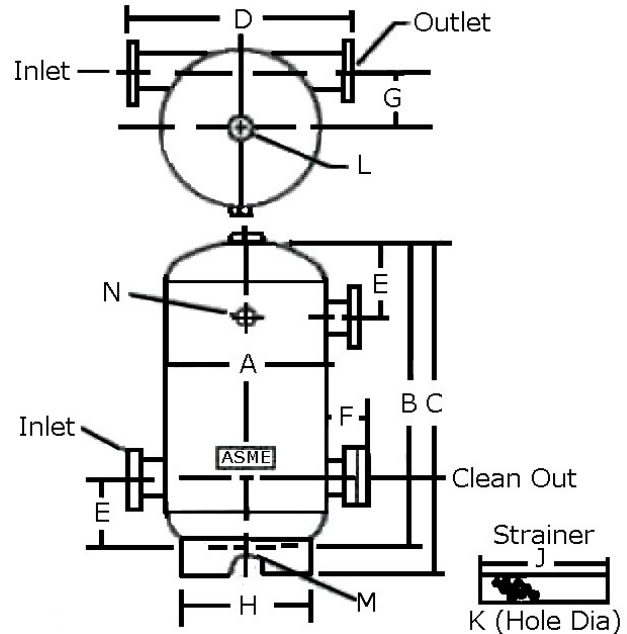

ASME Tangential Air Separators

Features

- ASME constructed and stamped
- 125 psig design pressure
- 375°F maximum operating temperature
- Carbon steel construction—painted
- Tangential design results in small unit
- Provides air free fluid flow which protects against damage and system noises
- Helps prevent waterlogged compression tanks
- Stainless steel strainer

Options

- Higher working pressures available
- Special materials available
- Grooved connections available
- Nozzle sizes up to 24" available upon request

Part #	Dimensions in Inches										Inlet	Outlet	Clean-Out	NPT - Openings			Ship Weight
	A	B	C	D	E	F	G	H	J	K				L	M	N	
Strainer & Clean Out Included																	
302880	12	19 1/2	22 1/2	16 5/8	5 1/2	2 1/8	4 5/16	9 1/2	16 1/2	2	2" NPT	2" NPT	2" NPT	1 1/4	1	1/2	49
302879	12	19 1/2	22 1/2	16 5/8	5 1/2	2 3/8	4 1/16	9 1/2	16 1/2	2 1/2	2.5" NPT	2.5" NPT	2.5" NPT	1 1/4	1	1/2	64
302881	12	19 1/2	22 1/2	19 3/4	5 3/4	2 1/2	3 3/4	9 1/2	17 1/8	3	3" RFSO	3" RFSO	3" RFSO	1 1/4	1	1/2	69
302883	14	29	32	21 3/4	9 1/8	2 1/2	4 1/4	11 1/2	19 1/2	4	4" RFSO	4" RFSO	4" RFSO	1 1/2	2	1/2	111
302884	14	29	32	21 3/4	9 1/8	2 1/2	3 3/4	11 1/2	19 3/4	5	5" RFSO	5" RFSO	5" RFSO	1 1/2	2	1/2	138
302668	20	41	44	28	13 1/4	2 1/2	6 1/4	18	25	6	6" RFSO	6" RFSO	6" RFSO	2	2	1/2	236
302669	20	41	44	28	13 1/4	3	5 3/16	18	29	8	8" RFSO	8" RFSO	8" RFSO	2	2	1/2	359
303206	30	58	60 1/2	41	19	3 1/2	9 1/8	24	25 1/2	10	10" RFSO	10" RFSO	10" RFSO	2	2	1/2	663
302672	30	58	60 1/2	41	19	3 1/2	8 1/8	24	26 1/2	12	12" RFSO	12" RFSO	12" RFSO	2	2	1/2	747
302674	36	75 1/2	78	46 3/8	22	3 1/2	10 3/16	30	42 1/4	14	14" RFSO	14" RFSO	14" RFSO	2	2	1/2	1,493
Strainer & Clean Out Not Included																	
302876	12	19 1/2	22 1/2	16 5/8	5 1/2	N/A	4 5/16	9 1/2	N/A	N/A	2" NPT	2" NPT	N/A	1 1/4	1	1/2	41
302877	12	19 1/2	22 1/2	16 5/8	5 1/2	N/A	4 1/16	9 1/2	N/A	N/A	2.5" NPT	2.5" NPT	N/A	1 1/4	1	1/2	56
302878	12	19 1/2	22 1/2	19 3/4	5 3/4	N/A	3 3/4	9 1/2	N/A	N/A	3" RFSO	3" RFSO	N/A	1 1/4	1	1/2	59
302882	14	29	32	21 3/4	9 1/8	N/A	4 1/4	11 1/2	N/A	N/A	4" RFSO	4" RFSO	N/A	1 1/2	2	1/2	97
302885	14	29	32	21 3/4	9 1/8	N/A	3 3/4	11 1/2	N/A	N/A	5" RFSO	5" RFSO	N/A	1 1/2	2	1/2	118
302667	20	41	44	28	13 1/4	N/A	6 1/4	18	N/A	N/A	6" RFSO	6" RFSO	N/A	2	2	1/2	201
302666	20	41	44	28	13 1/4	N/A	5 3/16	18	N/A	N/A	8" RFSO	8" RFSO	N/A	2	2	1/2	299
302677	30	58	60 1/2	41	19	N/A	9 1/8	24	N/A	N/A	10" RFSO	10" RFSO	N/A	2	2	1/2	563
302671	30	58	60 1/2	41	19	N/A	8 1/8	24	N/A	N/A	12" RFSO	12" RFSO	N/A	2	2	1/2	647
302673	36	75 1/2	78	46 3/8	22	N/A	10 3/16	30	N/A	N/A	14" RFSO	14" RFSO	N/A	2	2	1/2	1,366

Phone: 800-399-5628

www.mantank.com