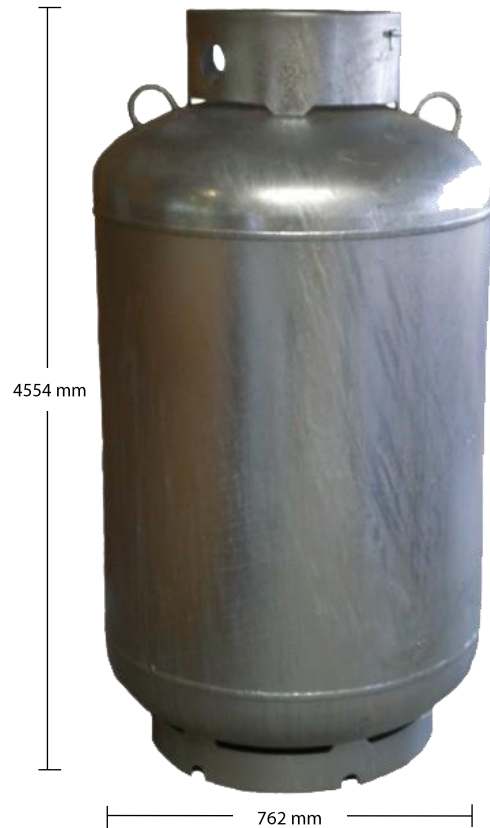

210 KG DOMESTIC CYLINDER

WC 499 KG

VALVE

GAUGE

FINISH

TECH

PALLET

MAINLINE

our quality-focused yet cost-effective series

Fully Valved for
Liquid/Vapour Service or
Fully valved for Vapour
Service Only

Yes

Hot Dipped Galvanized
(Code 1)

Manufactured to AS3577

Skid Required for
Transporting

QUALITY

- **Best-in-class** steel for greater strength and reliability
- **Robotically welded spuds** for greater consistency
- **Extensive testing** to prevent water intrusion and internal corrosion

SERVICE

- **Experienced freight carriers** committed to meeting customer specific needs
- **Dedicated sales and customer service team** that get to know you and your business needs
- **On hand inventory** to ensure inventory when you need it most

SIMPLICITY

- **One-stop-shop** for all your tank needs as the only manufacturer to offer everything from 4kg to 210kg tanks
- **Easy-to-use guides and video tutorials** on any troubleshooting related to our products and processes
- **Flexible payment terms** for qualifying businesses to enable better cash management